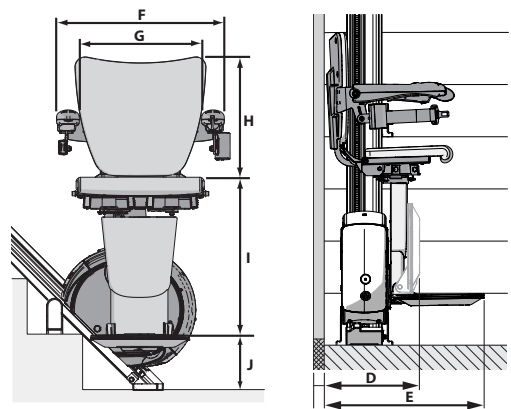

## Dimensions & specifications

<b>A</b>	Swivel radius	645mm (625mm with the shorter arm)
<b>B</b>	Minimum distance from wall to seat back	60mm
<b>C</b>	Seat depth	390mm
<b>D</b>	Minimum folded width to footrest	320mm
<b>E</b>	Minimum open width to edge of footrest	530mm
<b>F</b>	Armrest width - external	575mm
<b>G</b>	Armrest width - internal	450mm
<b>H</b>	Seat back height	400mm
<b>I</b>	Footrest to seat height	430/460/490/520mm
<b>J</b>	Minimum footrest height	131-145 depending on inclination
<b>K</b>	Minimum track intrusion into staircase	200mm
	Maximum weight limit	160kg
	Maximum weight limit with manual hinge (suitable for stair angle of up to 48°)	140kg
	Speed	0.08 m/sec
	Power supply	2x12V batteries
	Staircase angle	27° - 55°