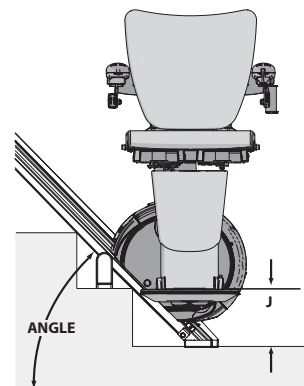

Savaria® K2 | Our compact and dependable straight stairlift

Dimensions & specifications

A	Swivel radius	645mm (625mm with the shorter arm)
B	Minimum distance from wall to seat back	60mm
C	Seat depth	390mm
D	Minimum folded width to footrest	320mm
E	Minimum open width to edge of footrest	530mm
F	Armrest width - external	575mm
G	Armrest width - internal	450mm
H	Seat back height	400mm
I	Footrest to seat height	430/460/490/520mm
J	Minimum footrest height	131-145 depending on inclination
K	Minimum track intrusion into staircase	200mm
	Maximum weight limit	160kg
	Maximum weight limit with manual hinge (suitable for stair angle of up to 48°)	140kg
	Speed	0.08 m/sec
	Power supply	2x12V batteries
	Staircase angle	27° - 55°

Savaria has been designing and building accessibility lifts for decades, providing barrier-free access in residential and public buildings for thousands of people. Savaria products can be purchased in the UK through Handicare's authorised dealer network: www.handicare-stairlifts.co.uk

0808 303 9146

Designed in accordance with

EN81_40

Savaria makes every effort to publish accurate information.

Specifications and options are subject to change without notice. ©2026 Savaria Corporation.