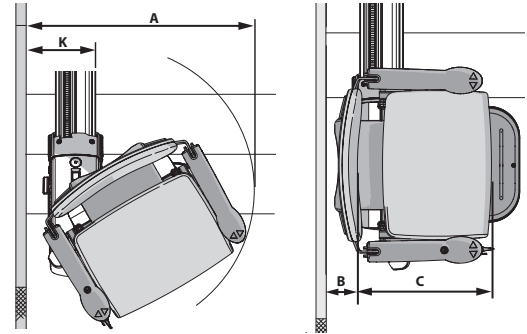

## Dimensions & specifications

<b>A</b>	Swivel radius	645mm (625mm with the shorter arm)
<b>B</b>	Minimum distance from wall to seat back	60mm
<b>C</b>	Seat depth	390mm
<b>D</b>	Minimum folded width to footrest	320mm
<b>E</b>	Minimum open width to edge of footrest	530mm
<b>F</b>	Armrest width - external	575mm
<b>G</b>	Armrest width - internal	450mm
<b>H</b>	Seat back height	400mm
<b>I</b>	Footrest to seat height	430/460/490/520mm
<b>J</b>	Minimum footrest height	131-145 depending on inclination
<b>K</b>	Minimum track intrusion into staircase	200mm
	Maximum weight limit	160kg
	Maximum weight limit with manual hinge (suitable for stair angle of up to 48°)	140kg
	Speed	0.08 m/sec
	Power supply	2x12V batteries
	Staircase angle	27° - 55°